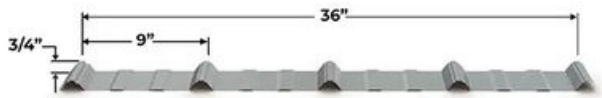

## STANDARD PANEL

29 ga | Roof & Wall | Strongest 3/4" Panel Available