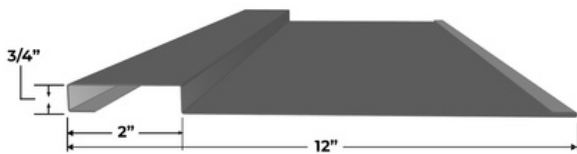

BOARD & BATTEN

29 ga | Wall | 12" Coverage with 2" Batten