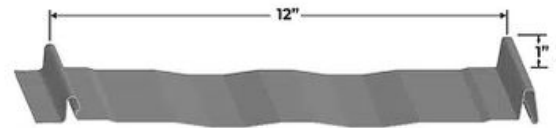

STANDARD LOC PANEL

29 ga | Roof & Wall | 12" Coverage