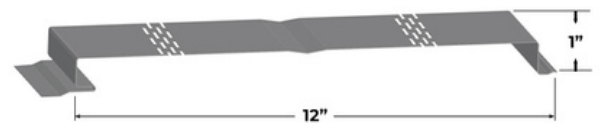

FLUSH WALL

29 ga | Wall, Ceiling & Soffit | 12" Coverage Available Perforated